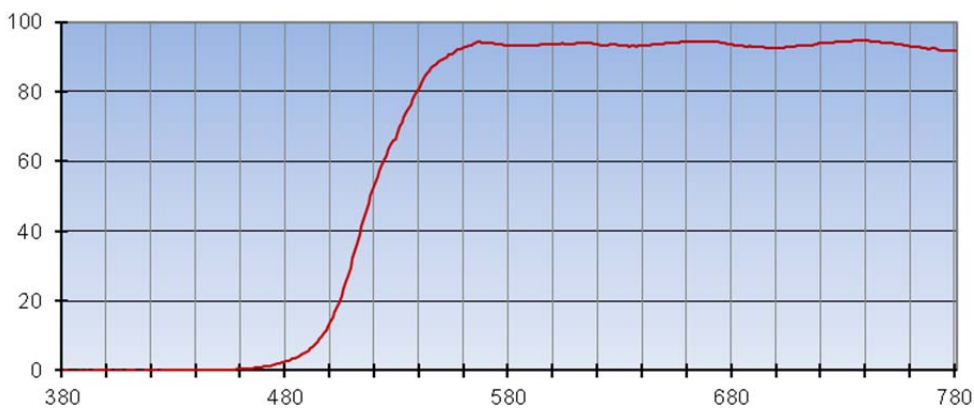

First curve below shows normal (0°) transmission and the second the 45° transmission. This data is typical data from the manufacturer and is subject to manufacturing tolerances.

Comar Instruments
70 Hartington Grove
Cambridge CB1 7UH
United Kingdom