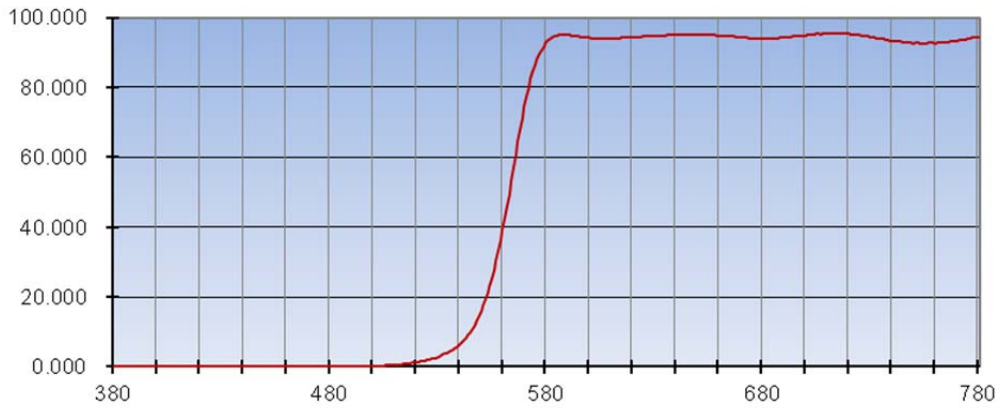

First curve below shows normal (0°) transmission and the second the 45° transmission. This data is typical data from the manufacturer and is subject to manufacturing tolerances.

Comar Instruments
70 Hartington Grove
Cambridge CB1 7UH
United Kingdom