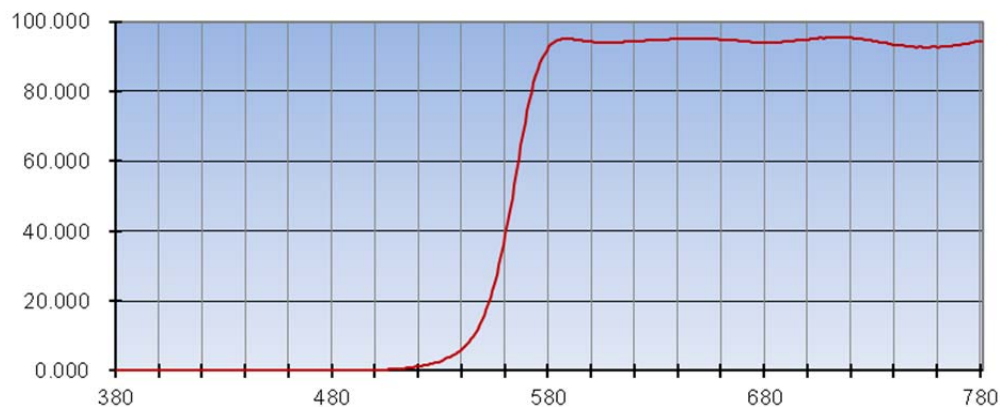

First curve below shows normal (0°) transmission and the second the 45° transmission. This data is typical data from the manufacturer and is subject to manufacturing tolerances.

Comar Instruments
70 Hartington Grove
Cambridge CB1 7UH
United Kingdom