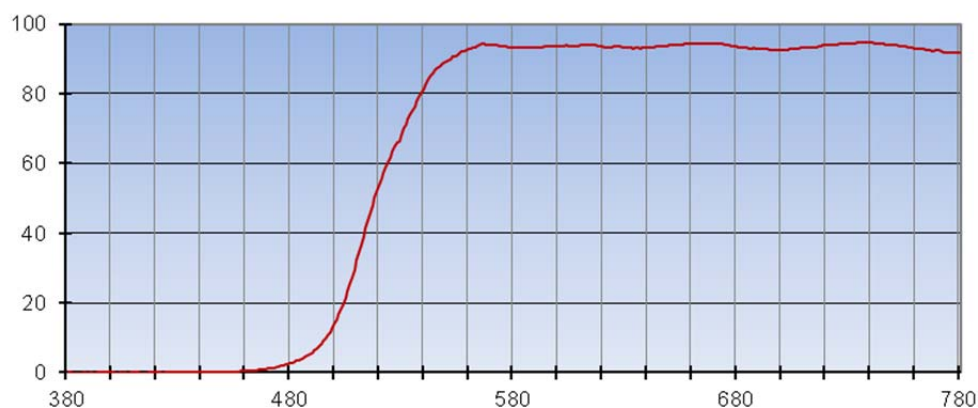

First curve below shows normal (0°) transmission and the second the 45° transmission. This data is typical data from the manufacturer and is subject to manufacturing tolerances.

Comar Instruments
70 Hartington Grove
Cambridge CB1 7UH
United Kingdom