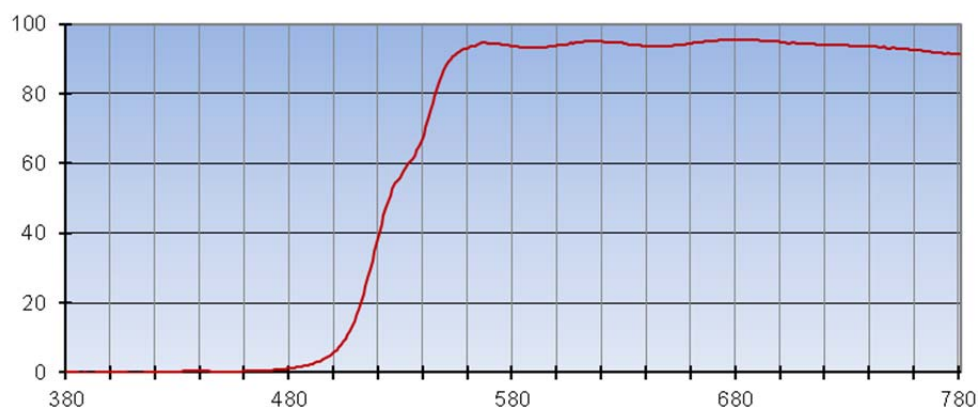

## 572 IY 125

### Spectral performance data

First curve below shows normal ( $0^\circ$ ) transmission and the second the  $45^\circ$  transmission. This data is typical data from the manufacturer and is subject to manufacturing tolerances.