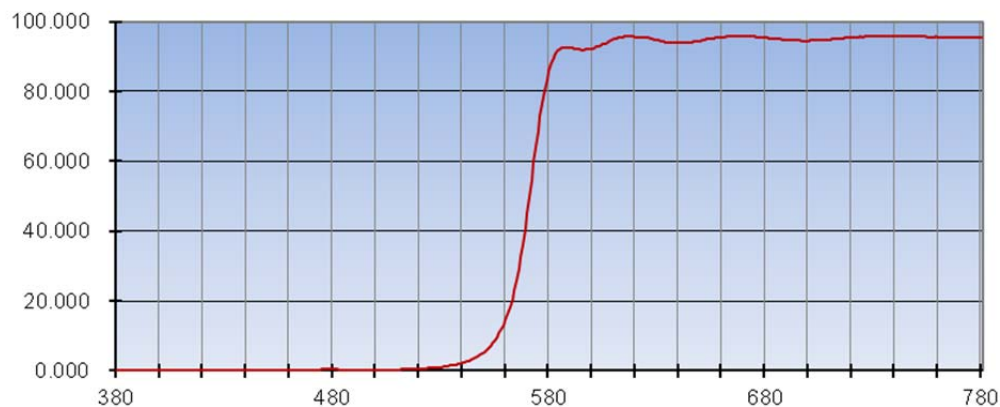

## 572 IY 125

### Spectral performance data

First curve below shows normal ( $0^\circ$ ) transmission and the second the  $45^\circ$  transmission. This data is typical data from the manufacturer and is subject to manufacturing tolerances.