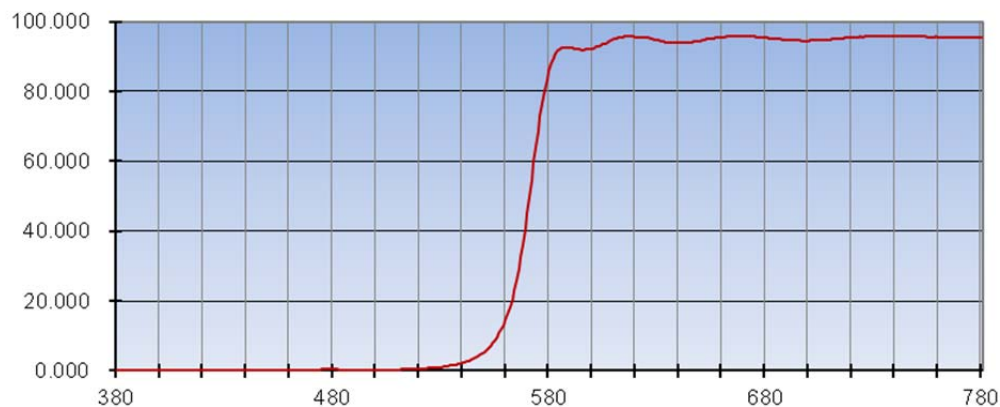

### Spectral performance data

First curve below shows normal ( $0^\circ$ ) transmission and the second the  $45^\circ$  transmission. This data is typical data from the manufacturer and is subject to manufacturing tolerances.