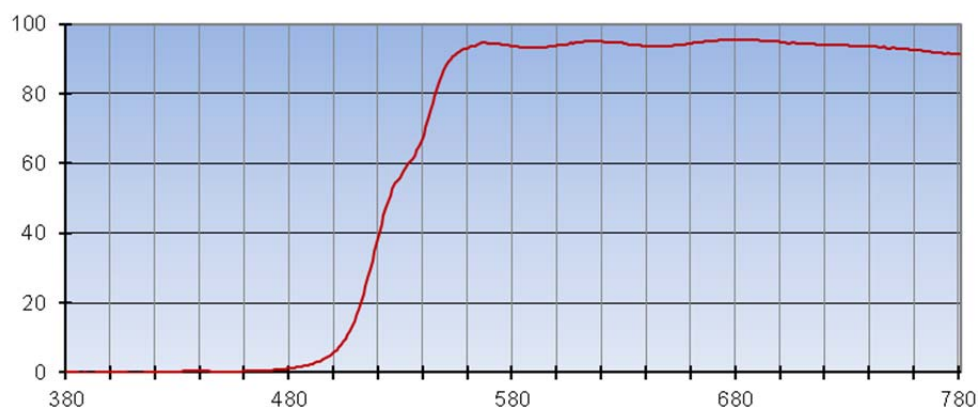

### Spectral performance data

First curve below shows normal ( $0^\circ$ ) transmission and the second the  $45^\circ$  transmission. This data is typical data from the manufacturer and is subject to manufacturing tolerances.