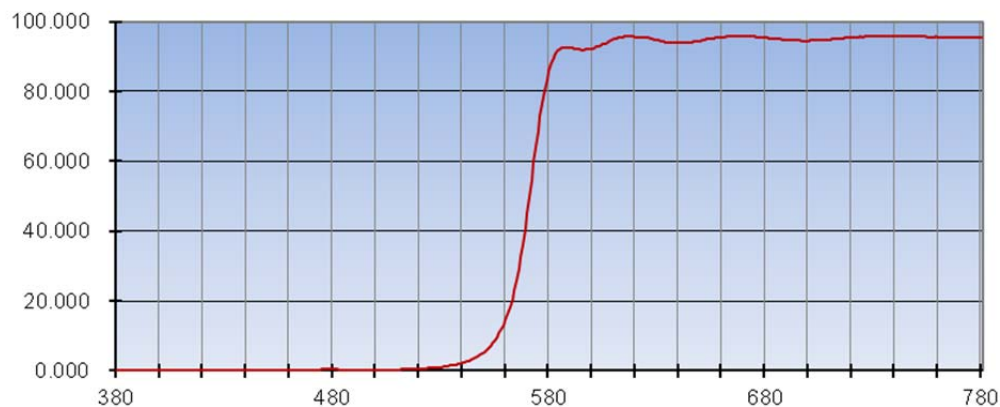

First curve below shows normal (0°) transmission and the second the 45° transmission. This data is typical data from the manufacturer and is subject to manufacturing tolerances.

Comar Instruments
70 Hartington Grove
Cambridge CB1 7UH
United Kingdom