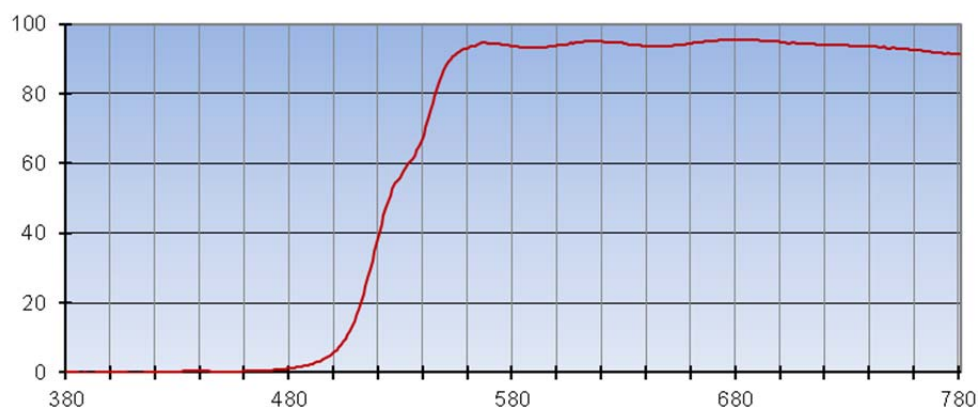

First curve below shows normal (0°) transmission and the second the 45° transmission. This data is typical data from the manufacturer and is subject to manufacturing tolerances.

Comar Instruments
70 Hartington Grove
Cambridge CB1 7UH
United Kingdom